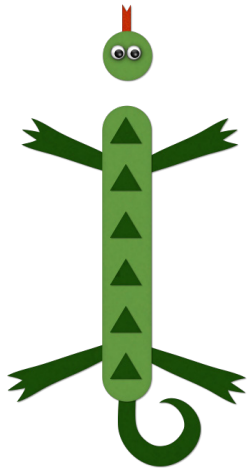

# I Is for Iguana Craft

Letter I (green)

# I Is for Iguana Craft

- A - Tongue (red)
- B - Scales x6 (dark green)
- C - Tail (green)
- D - Right Front Leg (dark green)
- E - Left Back Leg (dark green)
- F - Left Front Leg (dark green)
- G - Right Back Leg (dark green)
- Background (orange)