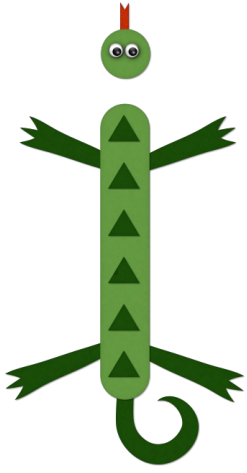

# I Is for Iguana Craft

Letter I (green)

# I Is for Iguana Craft

- A - Tongue (red)
- B - Scales x6 (dark green)
- C - Tail (green)
- D - Right Front Leg (dark green)
- E - Left Back Leg (dark green)
- F - Left Front Leg (dark green)
- G - Right Back Leg (dark green)
- Background (orange)