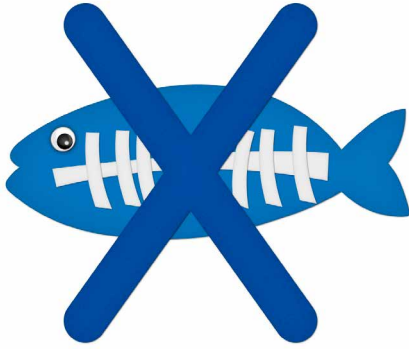

X Is for X-ray Fish Craft

Letter X (dark blue)

X Is for X-ray Fish Craft

- A - Spine (white)
- B - Ribs (white)
- C - Body (blue)
- 1 Googly Eye
- Background (sky blue)