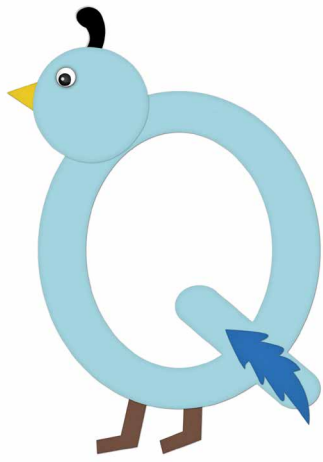

Q Is for Quail Craft

Letter Q (sky blue)

Q Is for Quail Craft

- A - Tail Feather (blue)
- B - Beak (yellow)
- C - Head Feather (black)
- D - Feet x2 (brown)
- E - Head (sky blue)
- 1 Googly Eye
- Background (purple)