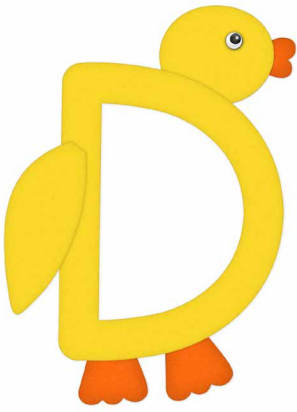

D Is for Duck Craft

Letter D (yellow)

D Is for Duck Craft

- A - Head (yellow)
- B - Wing (yellow)
- C - Mouth (orange)
- D - Feet x2 (orange)
- 1 Googly Eye
- Background (green)